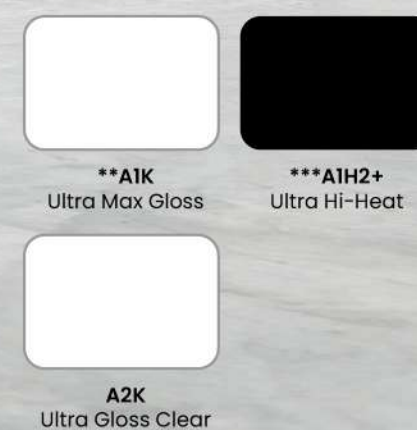

Colors below are for illustrative purpose only.

STANDARD

SPECIAL COLORS

FLUORESCENT

For best effect apply multiple layers of white undercoat

SPARKLING

For best effect apply multiple layers of silver undercoat

For difficult to bond surfaces

GLOW MAX

Apply multiple layers of white undercoat for better glow in the dark effect

UNDERCOAT

Primer Coating | Metal Protection

ULTRA

Colors below are for illustrative purpose only.

YAMAHA

			
Y111* Candy Blue	Y112* Brilliant Red	Y113 U/C Silver	Y115* Burning Red
			
Y116* Midnight Silver	Y120* Mica Black	Y123-A* Cream White	Y123-B* Stormy Red
			
Y124* Star Silver	Y127 Cool Blue	Y130** Y100 Red	Y133* DV Metallic
			
Y136* SS Two Silver	Y137* S.C. Silver Grey	Y138* Y125Z Blue	Y140* Gray Metallic
			
Y141* SS II Blue Metallic	Y143* Y125Z DP Blue	Y145* Blue Metallic	Y146* VRC 1 Red
			
Y148* LC135 Red	Y149* RN7 Red	Y150* S.C. Silver Gold	Y151* S.C. Flat Black
			
Y152* Movistar Blue	Y153* Y125Z Yellow (+ T/C MC101)		